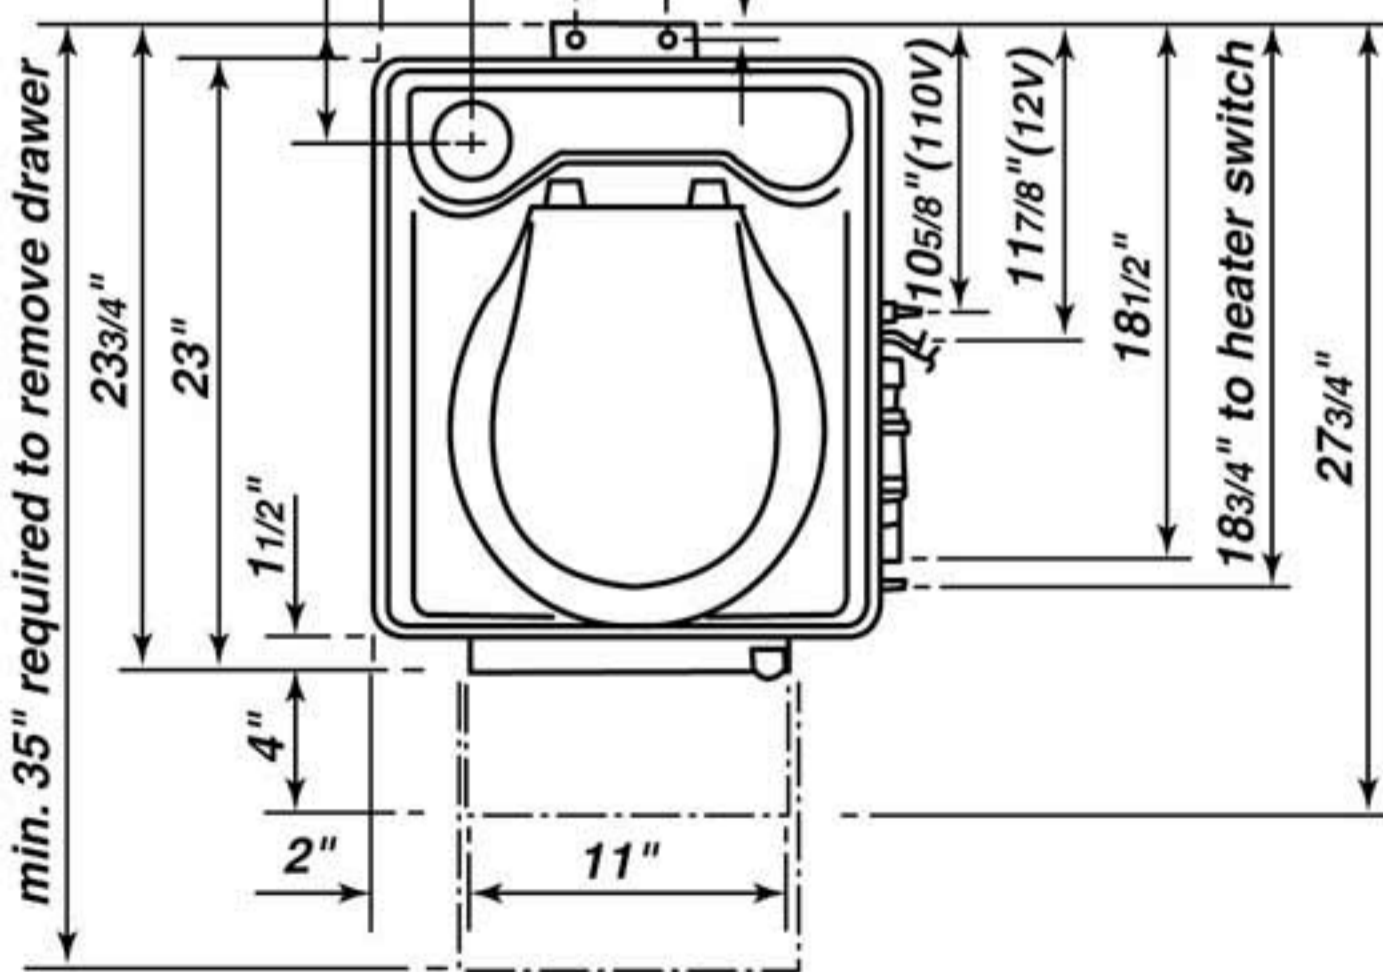

FRONT ELEVATION

SIDE ELEVATION

PLAN ELEVATION

NOTE: Footrest on ECOLET 110 is fixed position type not retractible as indicated