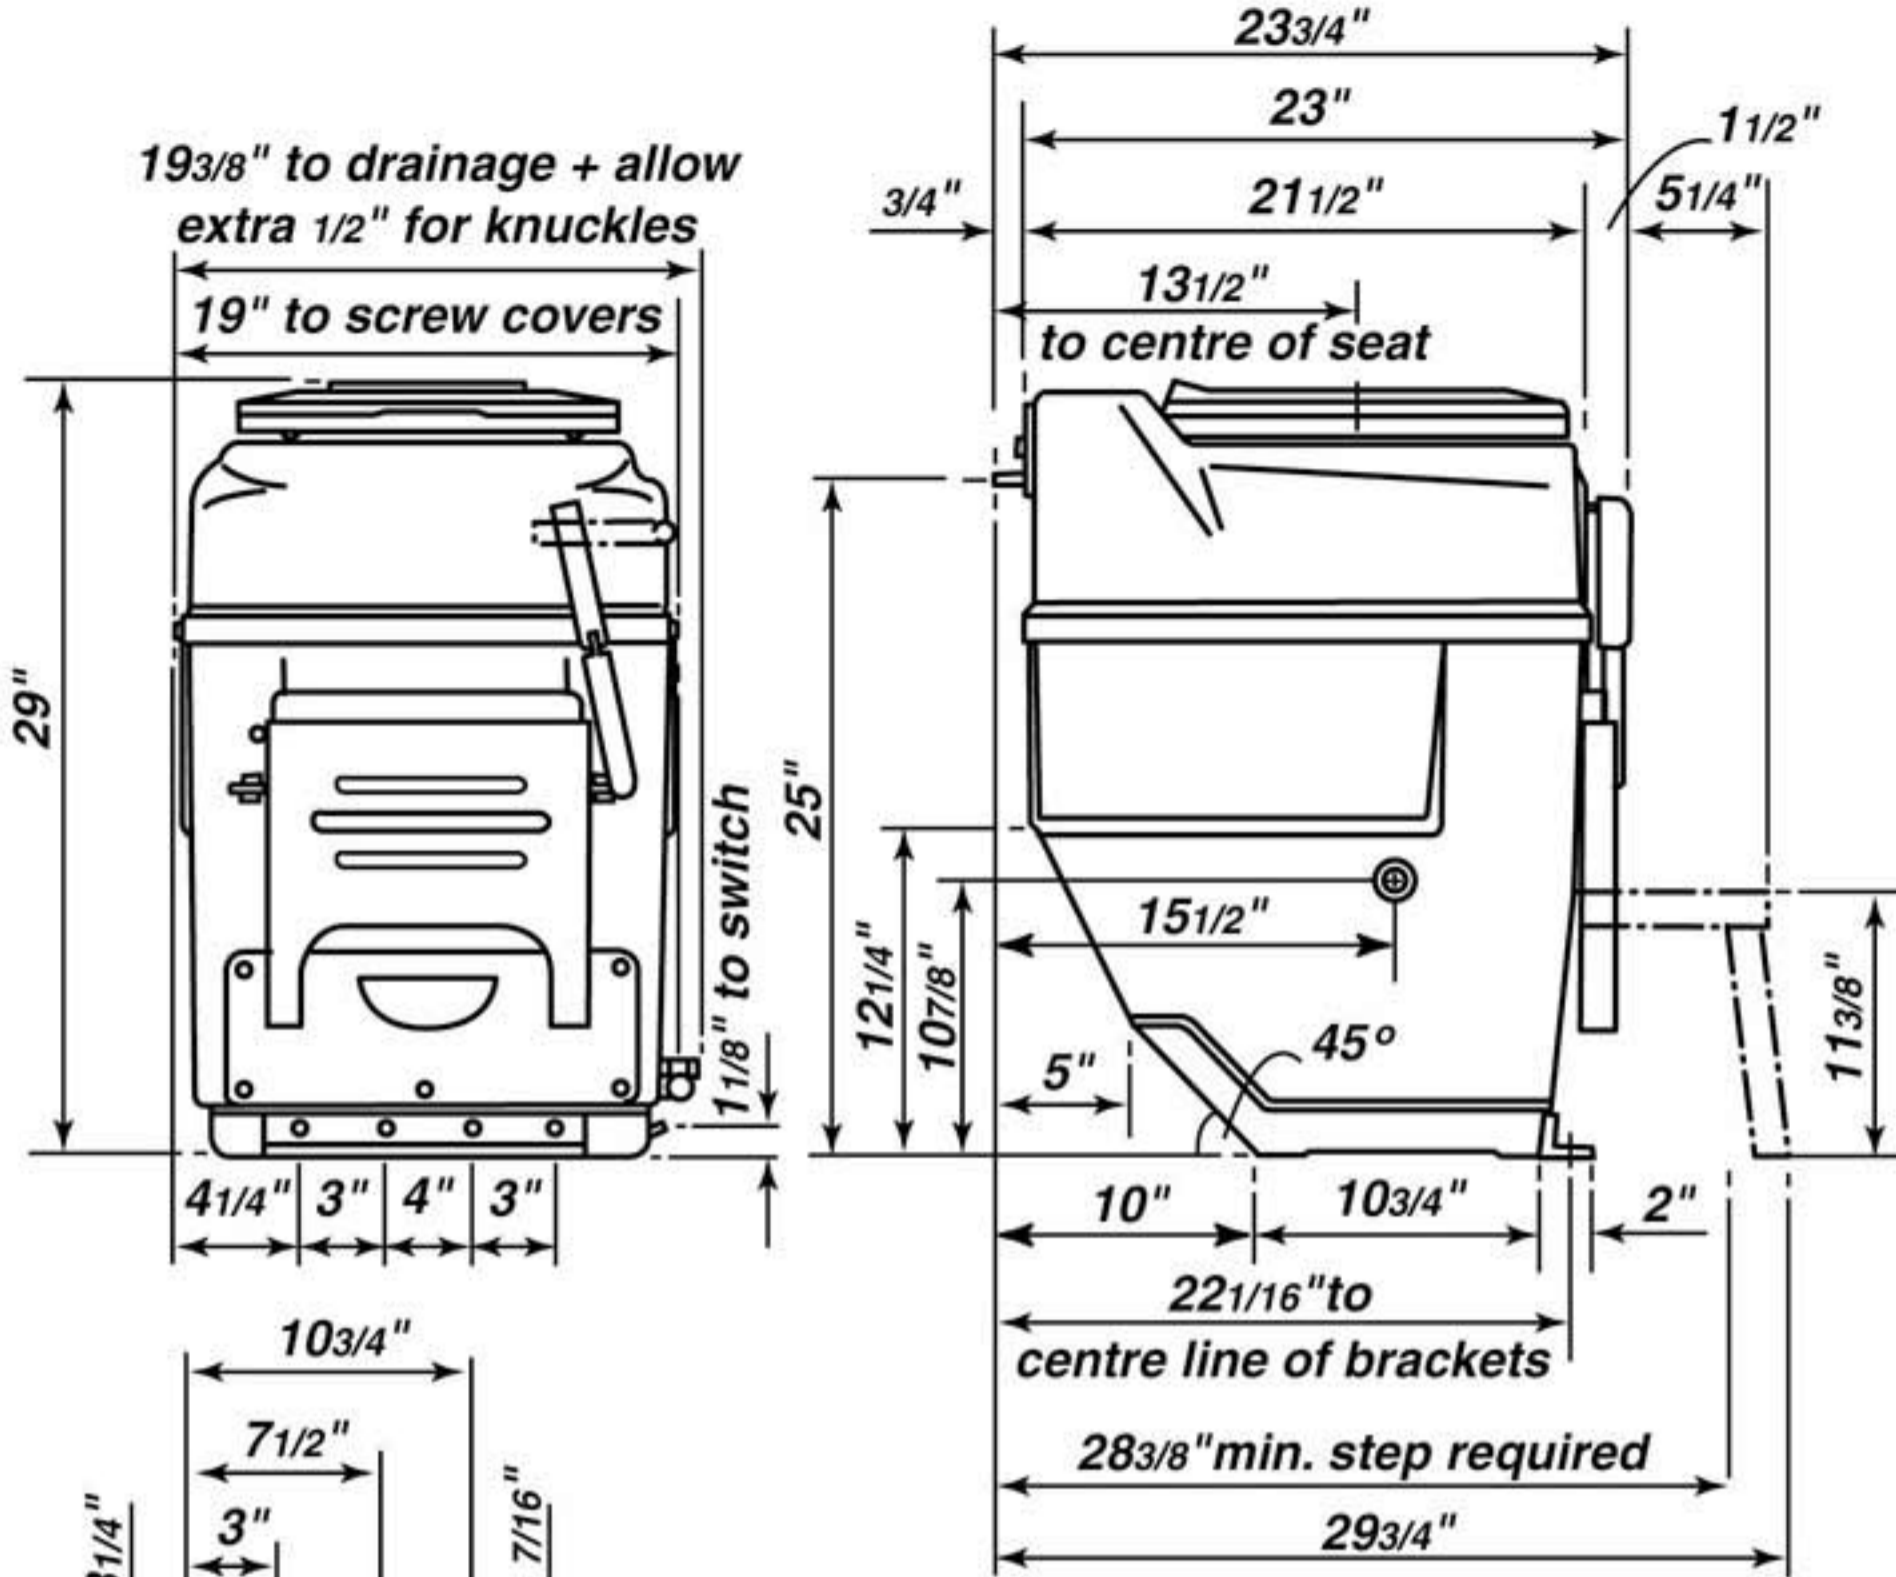

FRONT ELEVATION

SIDE ELEVATION

PLAN ELEVATION

NOTE: Footrest on ECOLET 110 is fixed position type not retractible as indicated