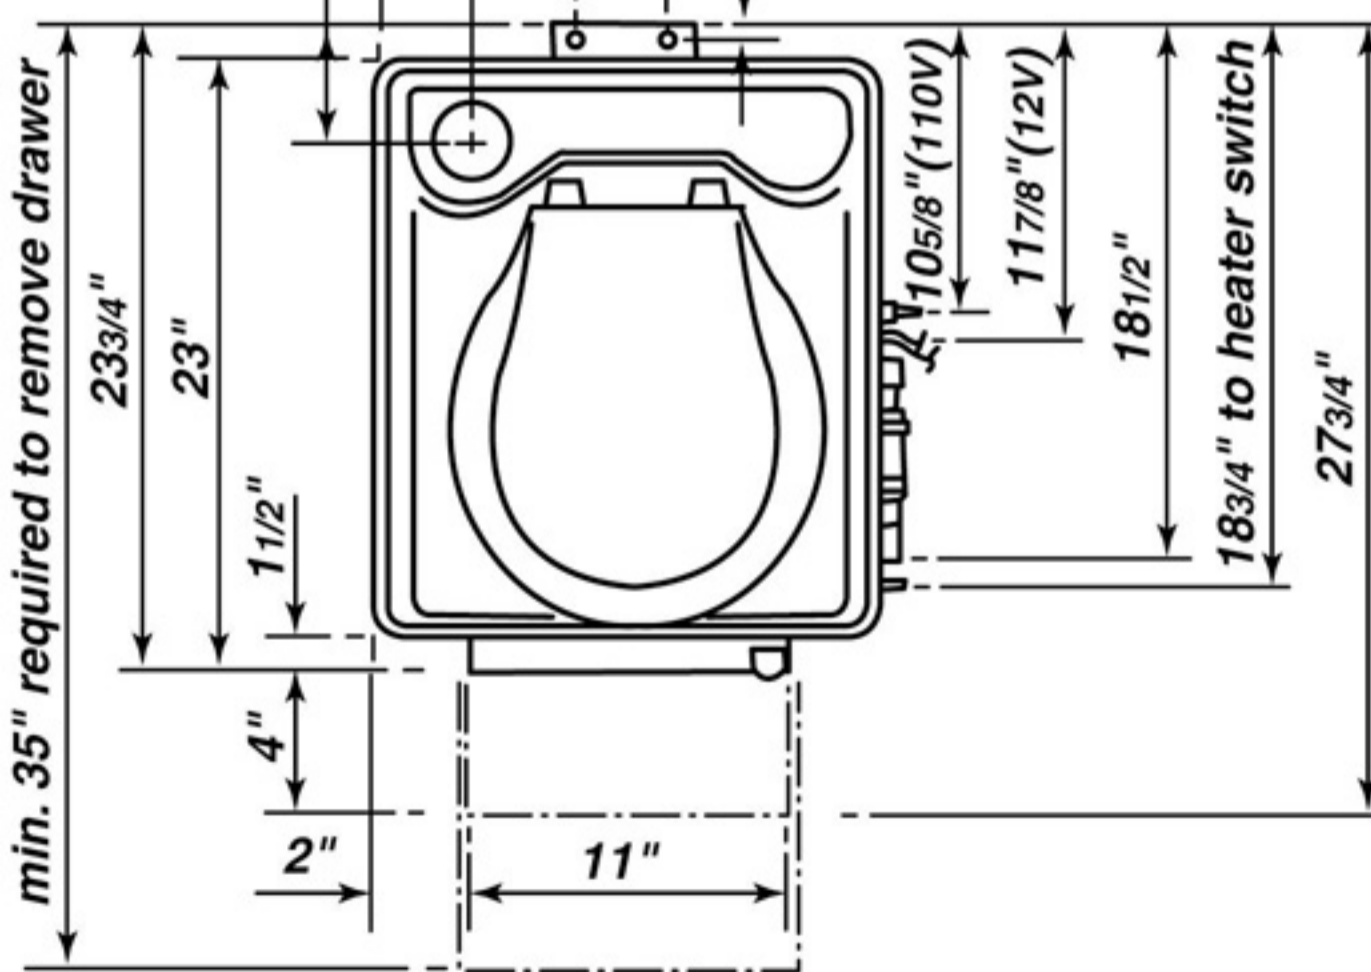

FRONT ELEVATION

SIDE ELEVATION

PLAN ELEVATION

NOTE: Footrest on ECOLET 110 is fixed position type not retractible as indicated