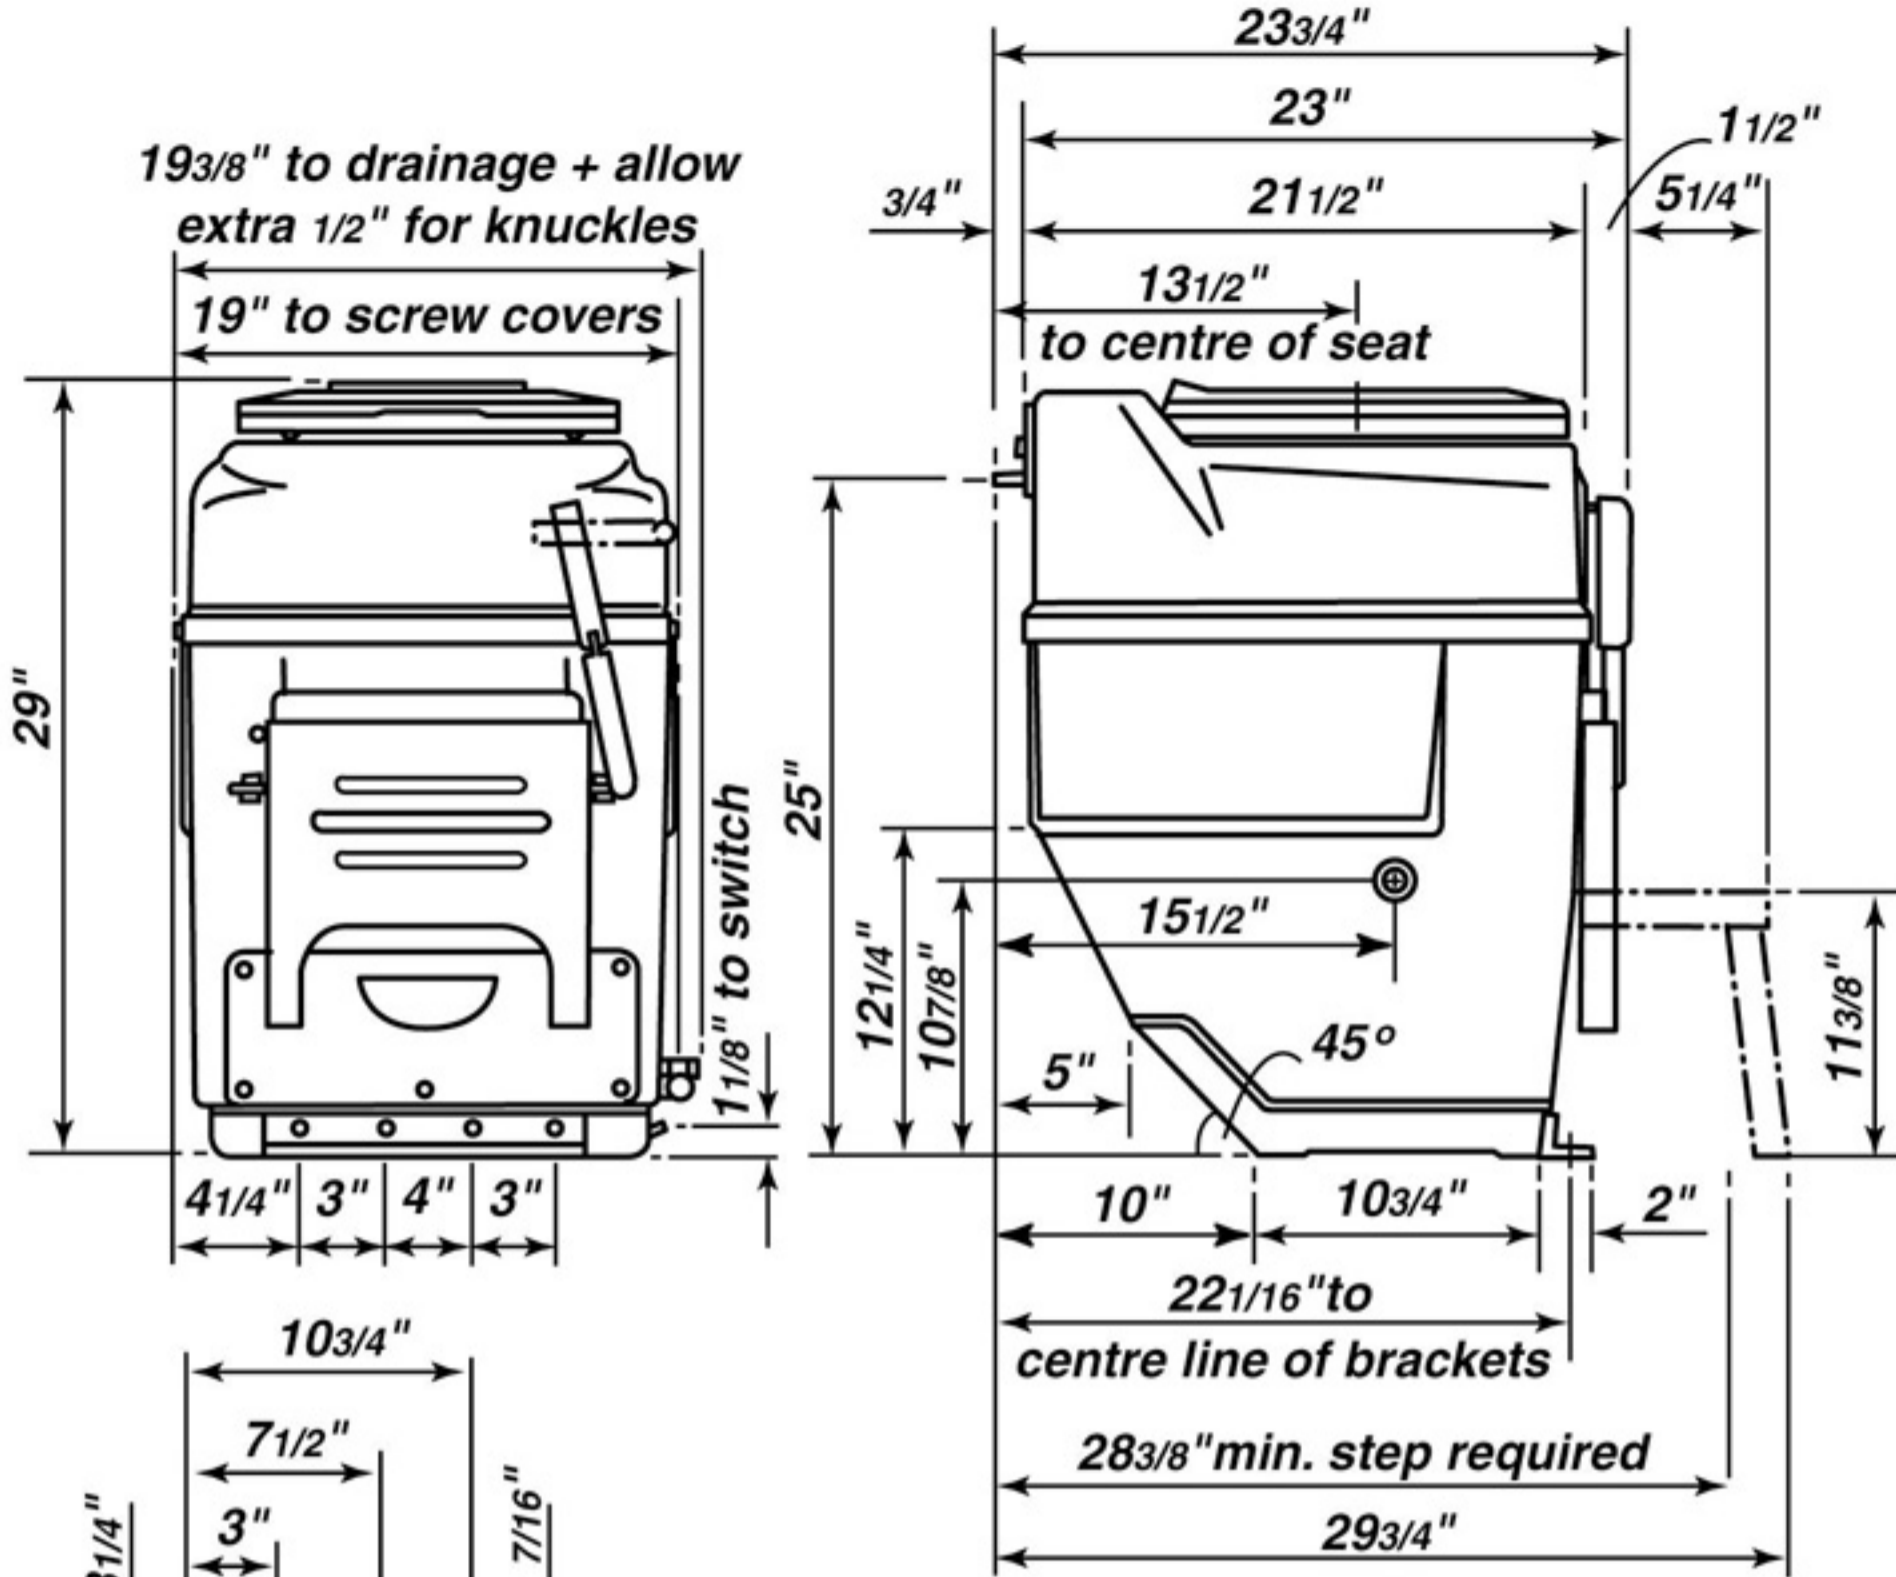

FRONT ELEVATION

SIDE ELEVATION

PLAN ELEVATION

NOTE: Footrest on ECOLET 110 is fixed position type not retractible as indicated